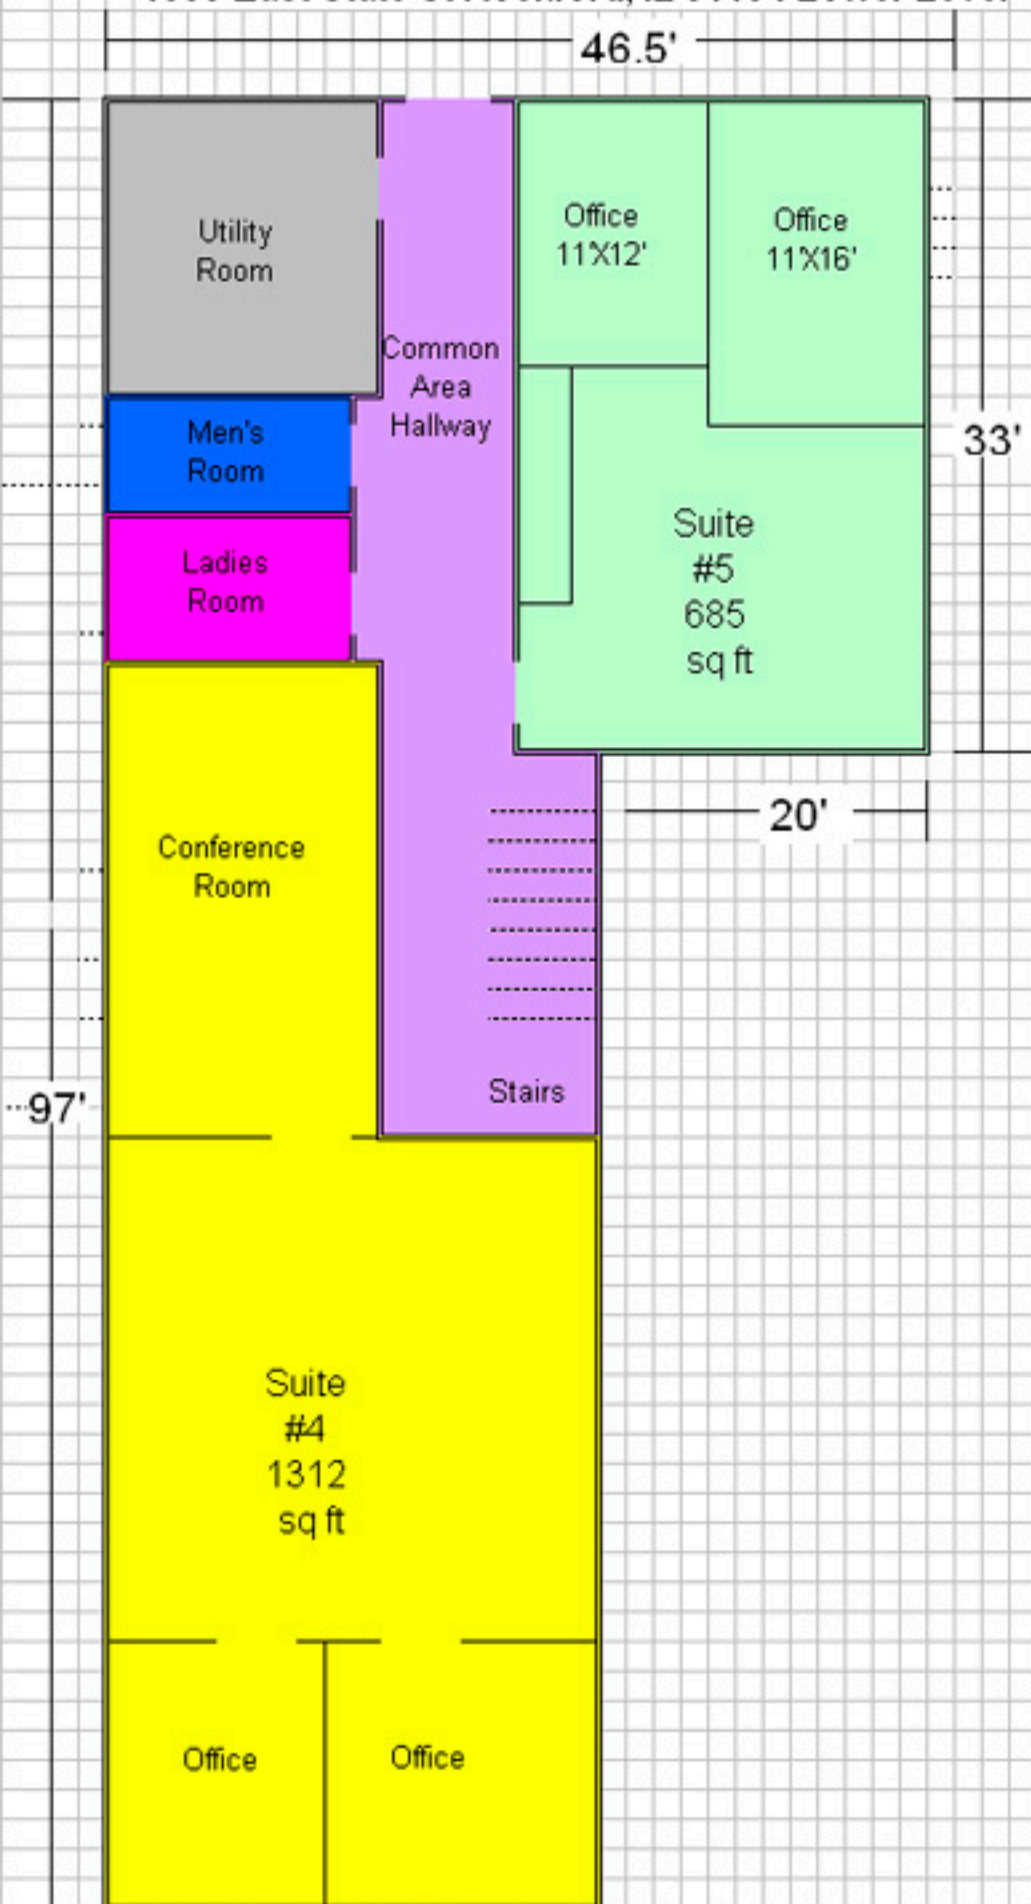

1330 East State St Rockford, IL 61104 Upper Level

All measurements are considered accurate, but not guaranteed

1330 East State St Rockford, IL 61104 Lower Level

All measurements are considered accurate, but not guaranteed