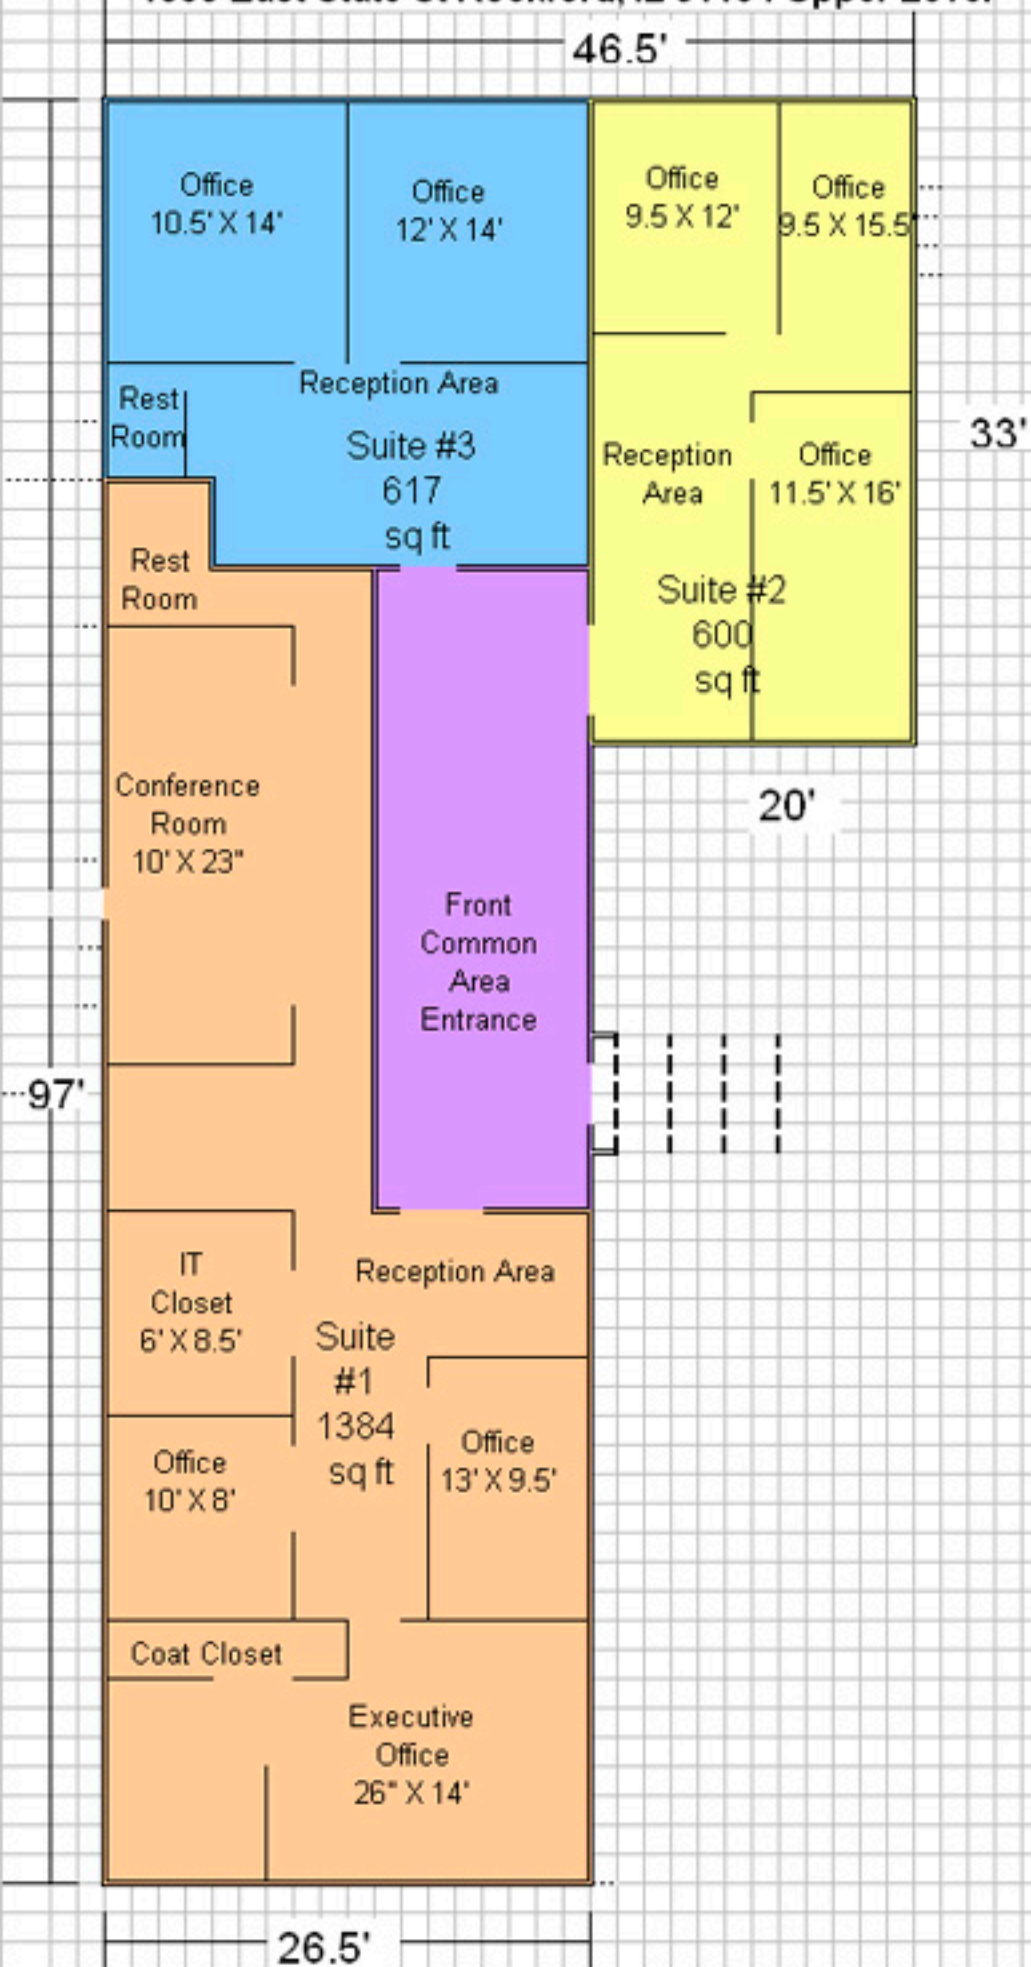

1330 East State St Rockford, IL 61104 Upper Level

All measurements are considered accurate, but not guaranteed

1330 East State St Rockford, IL 61104 Lower Level

All measurements are considered accurate, but not guaranteed