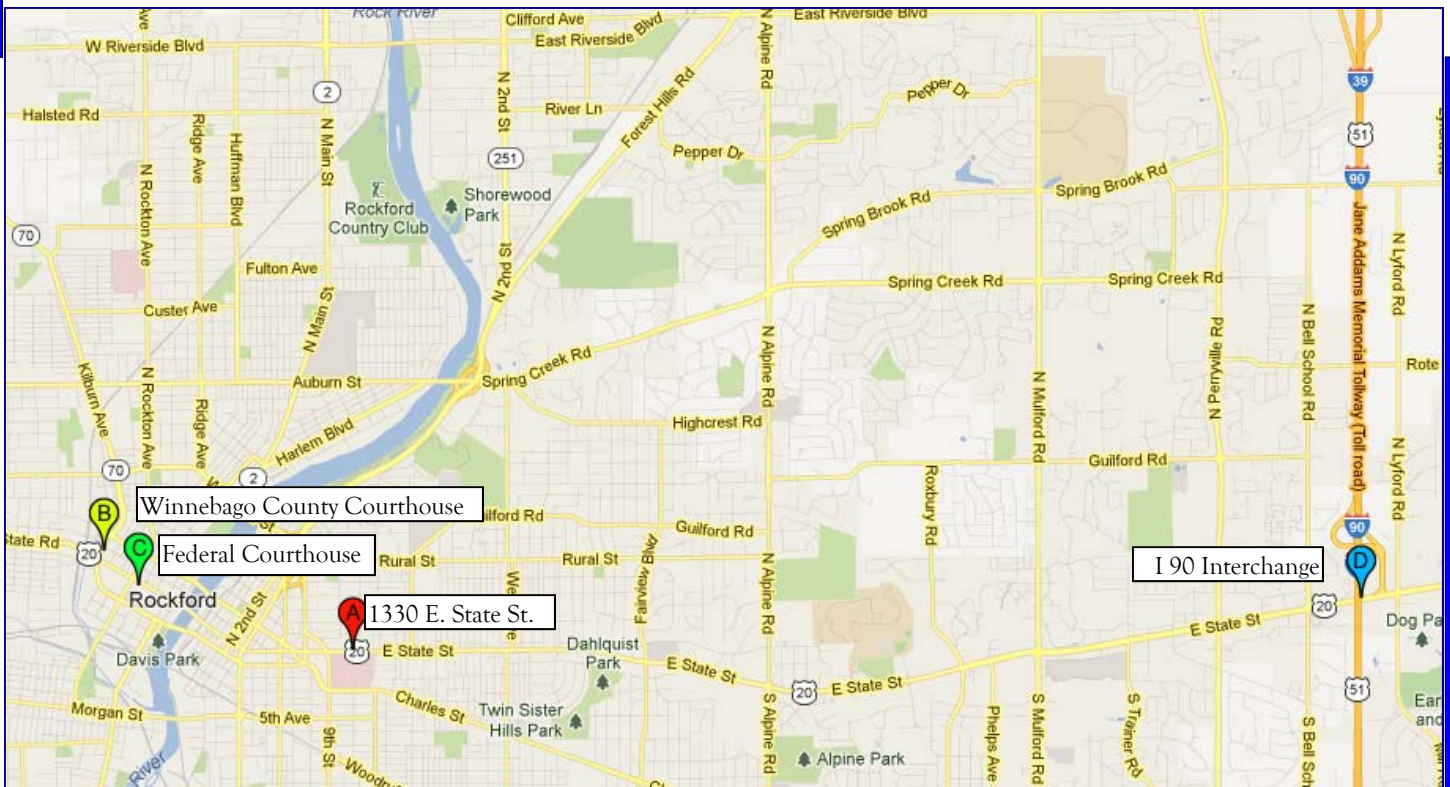

Greg.Steele@KaneyAerospace.com

- 6 miles to the I 90 Interchange
- 1.4 miles to the Winnebago County Courthouse
- 1.4 miles to the Federal Courthouse