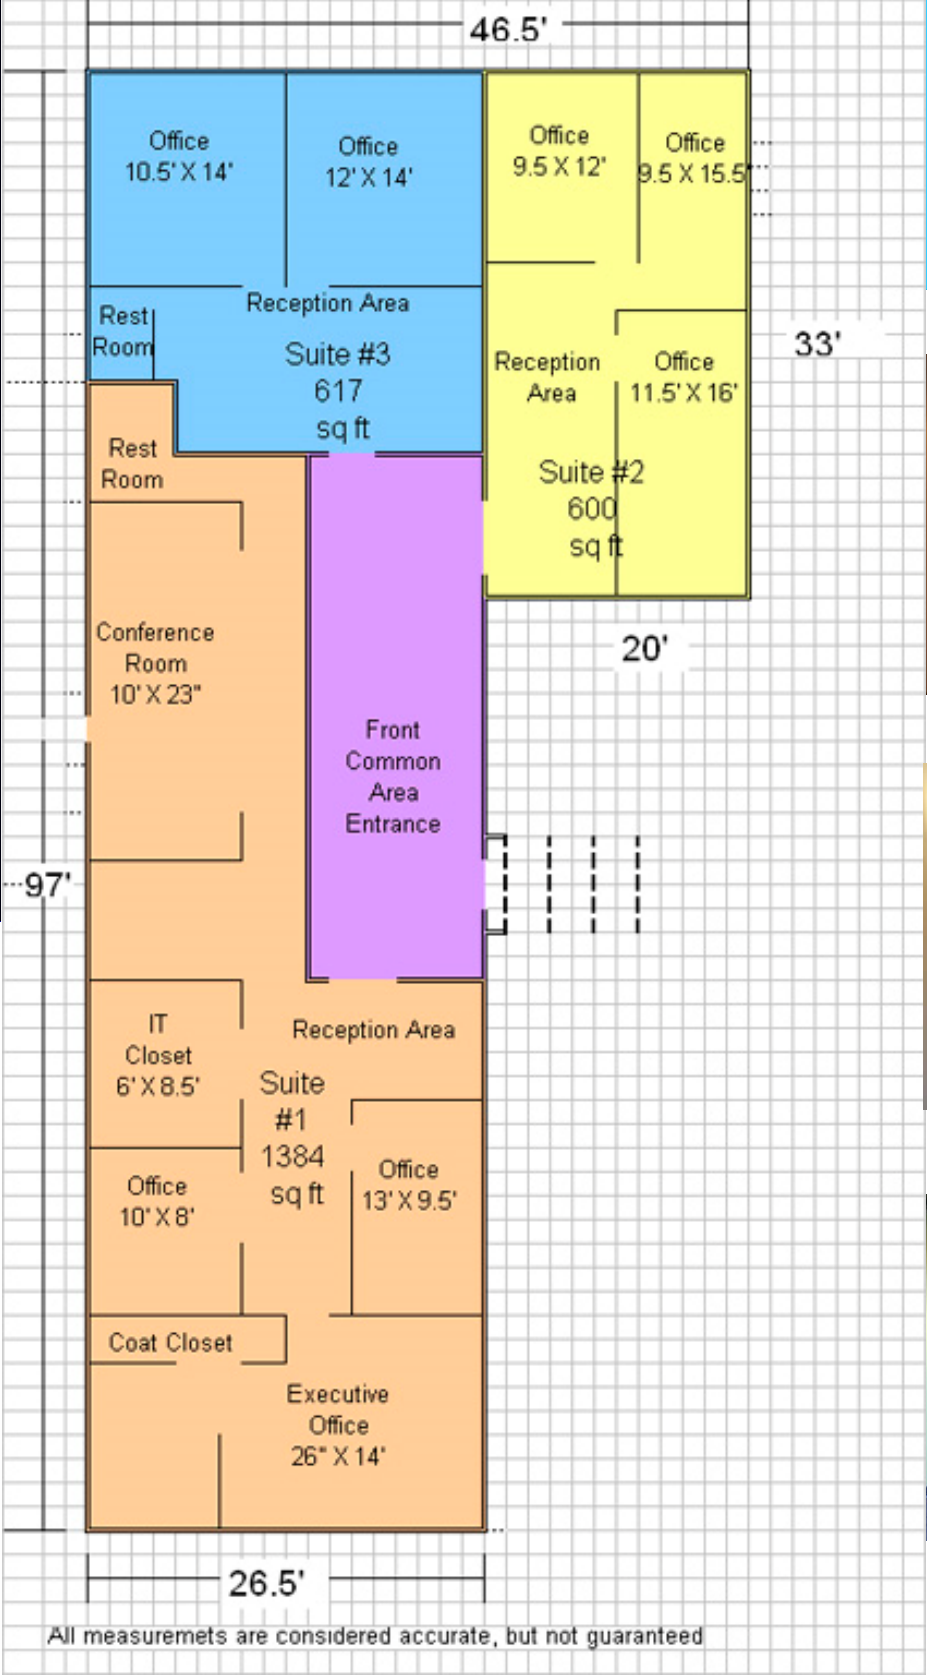

Office Space

1330 E. State St. Rockford, IL 61104

Directly across the street from Swedish American Hospital.

600 - 1385 sq. ft.

Immediately available

Move in condition

Easy Access to both
Downtown Rockford and I90

Great Traffic Count

Flexible Lease Terms

Tons of natural
light and glass

Exposed
Ceilings

Track
Lighting

Private
Restrooms

Plenty of
Parking

Contact Greg Steele for more information.

815-986-4359 or KaneyGroup.com

Greg.Steele@KaneyAerospace.com

1330 East State St Rockford, IL 61104 Upper Level

All measurements are considered accurate, but not guaranteed

Suite #3 Reception Area

Suite #3 Mini Fridge & Bar Sink

Suite #1 Conference Room

Suite #1 Reception Area

1330 E. State St. #1	For Lease	1,384 sq ft
1330 E. State St. #2	For Lease	600 sq ft
1330 E. State St. #3	For Lease	617 sq ft

Suite #5 Reception Area

Suite #5 Reception Area