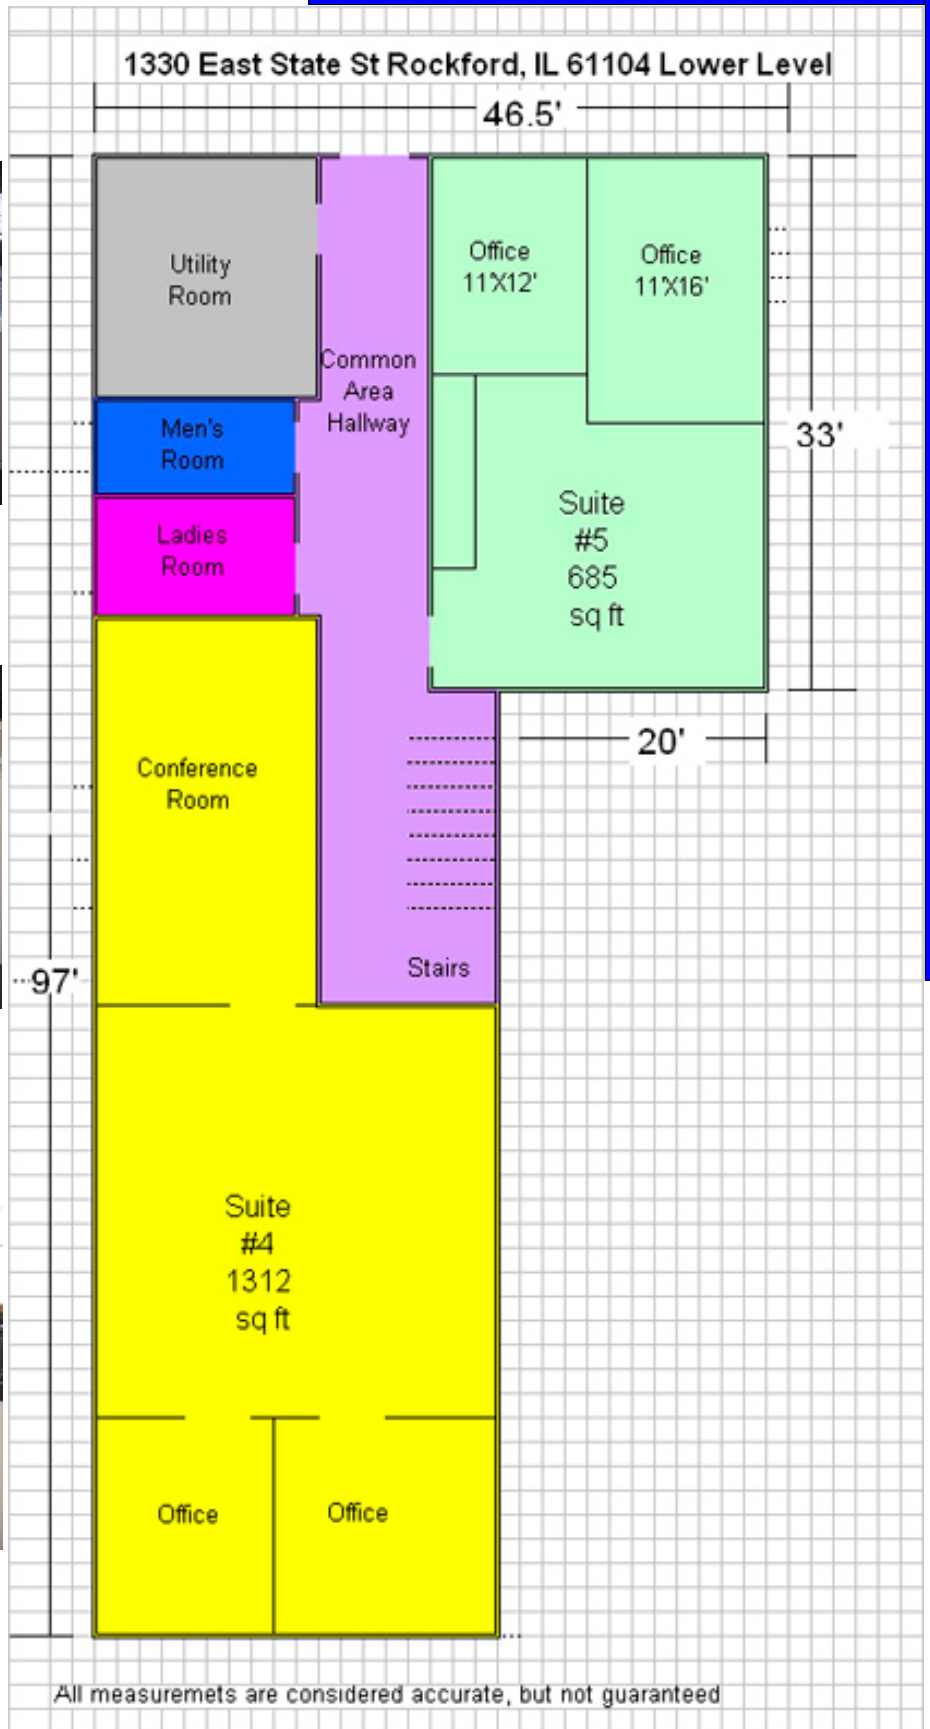

Office Space

1330 E. State St. Rockford, IL 61104

Directly across the street from Swedish American Hospital.

600 - 1385 sq. ft.

Immediately available

Move in condition

Easy Access to both
Downtown Rockford and I90

815-986-4359 or KaneyGroup.com

Greg.Steele@KaneyAerospace.com

1330 East State St Rockford, IL 61104 Upper Level

All measurements are considered accurate, but not guaranteed

Suite #3 Reception Area

Suite #3 Mini Fridge & Bar Sink

Suite #1 Conference Room

Suite #1 Reception Area

1330 E. State St. #1	For Lease	1,384 sq ft
1330 E. State St. #2	For Lease	600 sq ft
1330 E. State St. #3	For Lease	617 sq ft

Suite #5 Reception Area

Suite #5 Reception Area

Unique Stairway

1330 E. State St. #4
1330 E. State St. #5

For Lease-Lower level
For Lease-Lower level

1,312 sq ft
685 sq ft

1330 E. State St Rockford, IL 61104

Contact Greg Steele for more information.

815-986-4359 or KaneyGroup.com